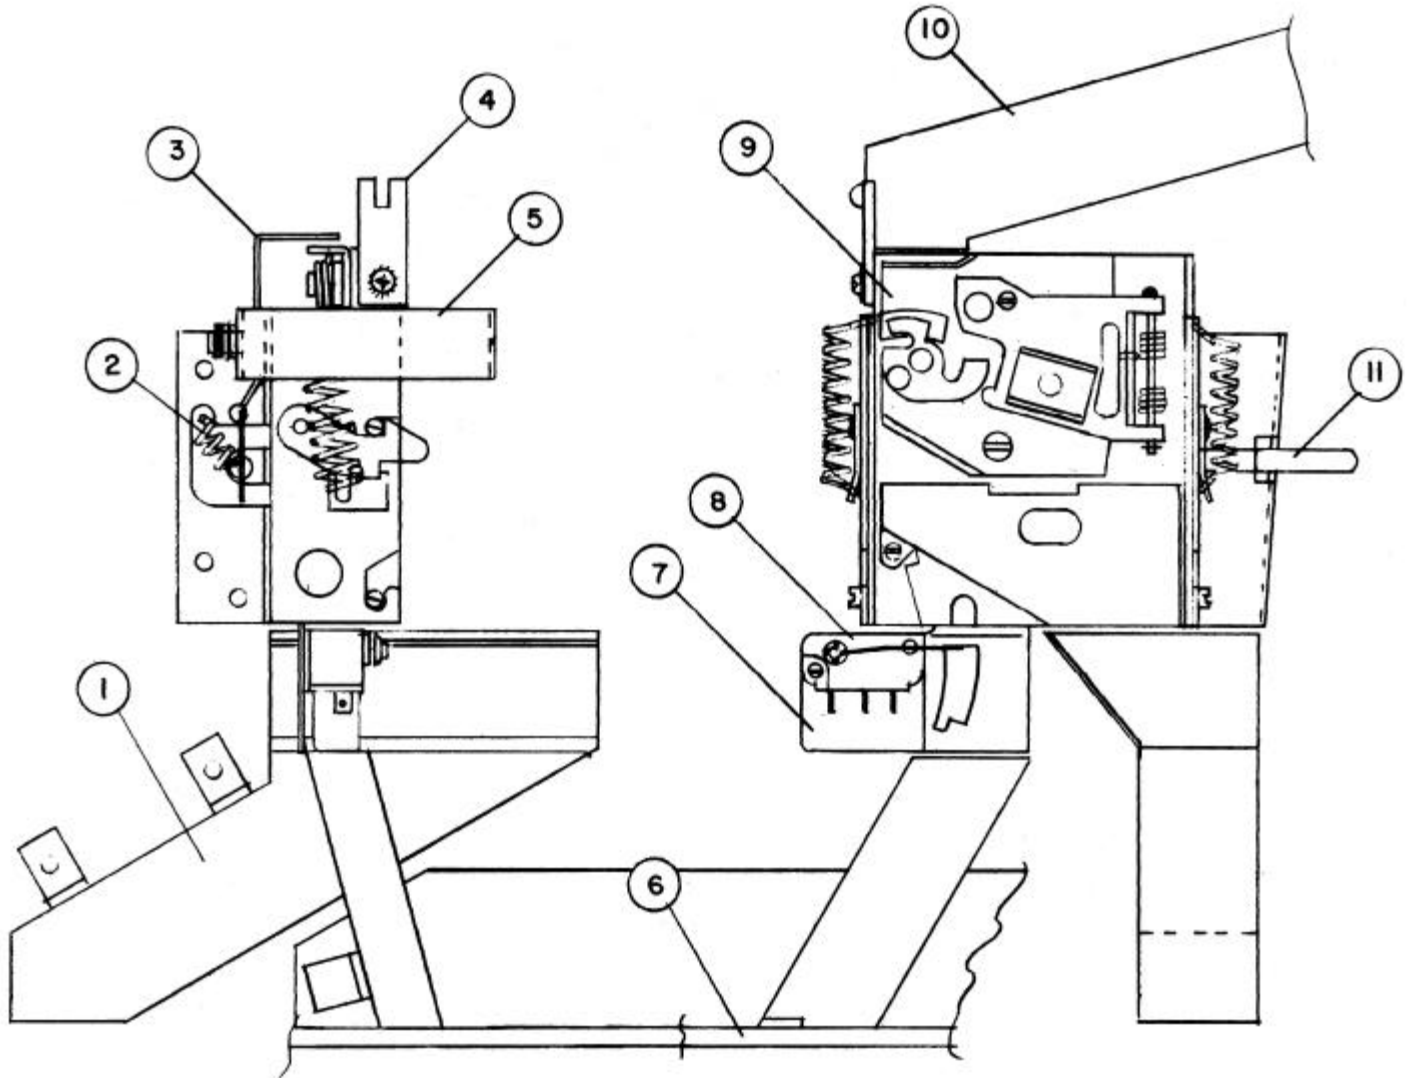

FRONT COIN ASSEMBLY – COCKTAIL SIZE CABINET

<u>ITEM</u>	<u>PART NO.</u>	<u>DESCRIPTION</u>
1	10-00021C	COIN REJECT CHUTE
2	06-20003A	REJECT ARM SPRING
3	04-00051A	REJECT ARM
4	04-00035A	CHUTE ALIGNMENT BRK'T.
5	04-00050A	REJECT ARM EXTENSION
6	10-00036C	COIN CHUTE & MTG. BRK'T ASSEM.
7	14-00003N	COIN GUIDE BRK'T.
8	14-00004N	25 CENT COIN SW. ASSEM. (SPECIFY COIN)
9	14-30001N	25 CENT COIN ACCEPTOR
10	10-00019B	COIN TRACK
11	05-40004A	REJECT ROD